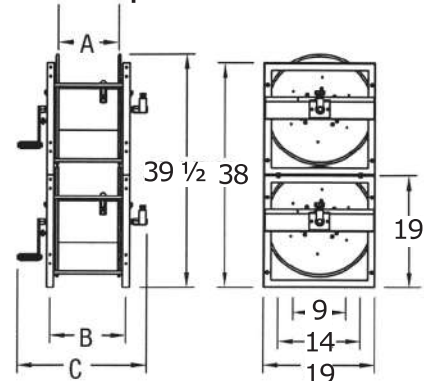

SERIES	DIMENSIONS		
	A	B	C
SFM 10	10	12 3/4	21 3/8
SFM 15	15	18 1/2	27 1/8
SFM 20	20	23 1/2	32 1/8
SFM 25	25	28 1/2	37 1/8

Pictured as two units. Each sold separately.  
 All reels shipped less hose unless requested on quote basis.

**Product Name:**

Hosetract M Series Stack Frame

**Manufacturer:**

Hosetract Industries Inc.  
 6433 Discount Drive  
 Fort Wayne, IN 46818  
 www.hosetract.com

**Features:**

- Space saving - additional hose storage by stacking
- The rewinding handle and the swivel's positions are interchangeable
- Stack capacity with no added parts
- Heavy duty ABS bearings require no lubrication for years of dependable service.
- External swivel can be serviced without taking down the reel
- Heavy duty construction with powder coated finish
- Bolted construction
- Adjustable tension knob and spool locking pin for easy handling

**Note:**

Recommended stacking limit at two (2) units high.

**Standard Accessories:**

- Swivel elbow for hose hookup
- Reducer bushing
- Inlet swivel
- Crank handle

Max. Temp. - 200°F

### Models without hose and hose stop

Model #	Weight	PSI	Hose Capacity 3/8"	Hose Capacity 1/2"	Reel Inlet	Reel Inlet
SFM 10-5	46	4000	250'	175'	1/2" NPT (F)	1/2" NPT (F)
SFM 15-5	55	4000	350'	275'	1/2" NPT (F)	1/2" NPT (F)
SFM 20-5	64	4000	450'	375'	1/2" NPT (F)	1/2" NPT (F)
SFM 25-5	73	4000	550'	475'	1/2" NPT (F)	1/2" NPT (F)
Model #	Weight	PSI	Hose Capacity 3/4"	Hose Capacity 1"	Reel Inlet	Reel Inlet
SFM 10-10	48	1000	75'	50'	1" NPT (F)	1" NPT (F)
SFM 15-10	57	1000	100'	75'	1" NPT (F)	1" NPT (F)
SFM 20-10	66	1000	125'	100'	1" NPT (F)	1" NPT (F)
SFM 25-10	75	1000	135'	125'	1" NPT (F)	1" NPT (F)